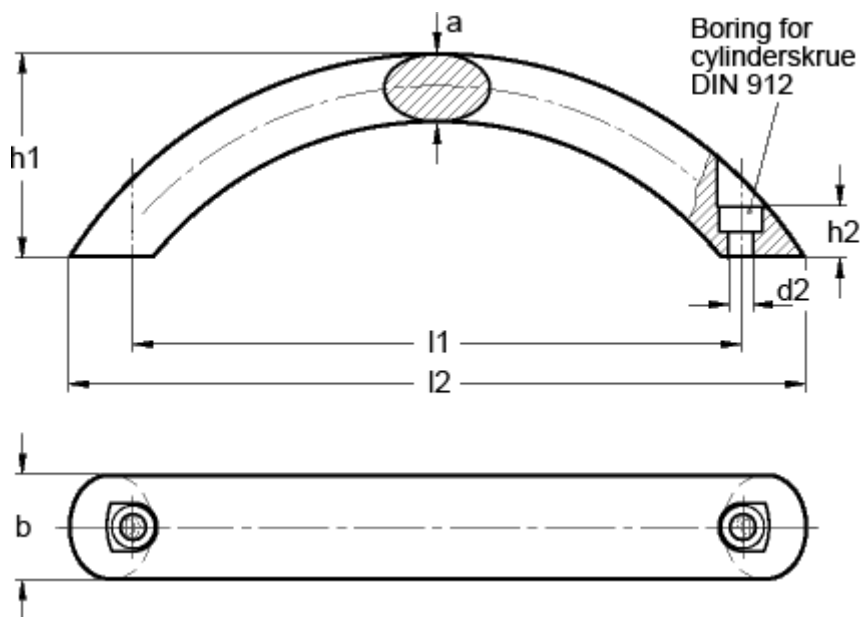

Article number: 20088365

Description: E+G Arch handle GN 565.4-20-192-B-SW

## Measures

a	= 13
b	= 20
d2	= 5.3
h1	= 51
h2	= 10
l1	= 192
l2 approx.	= 221
t min	= 8.5